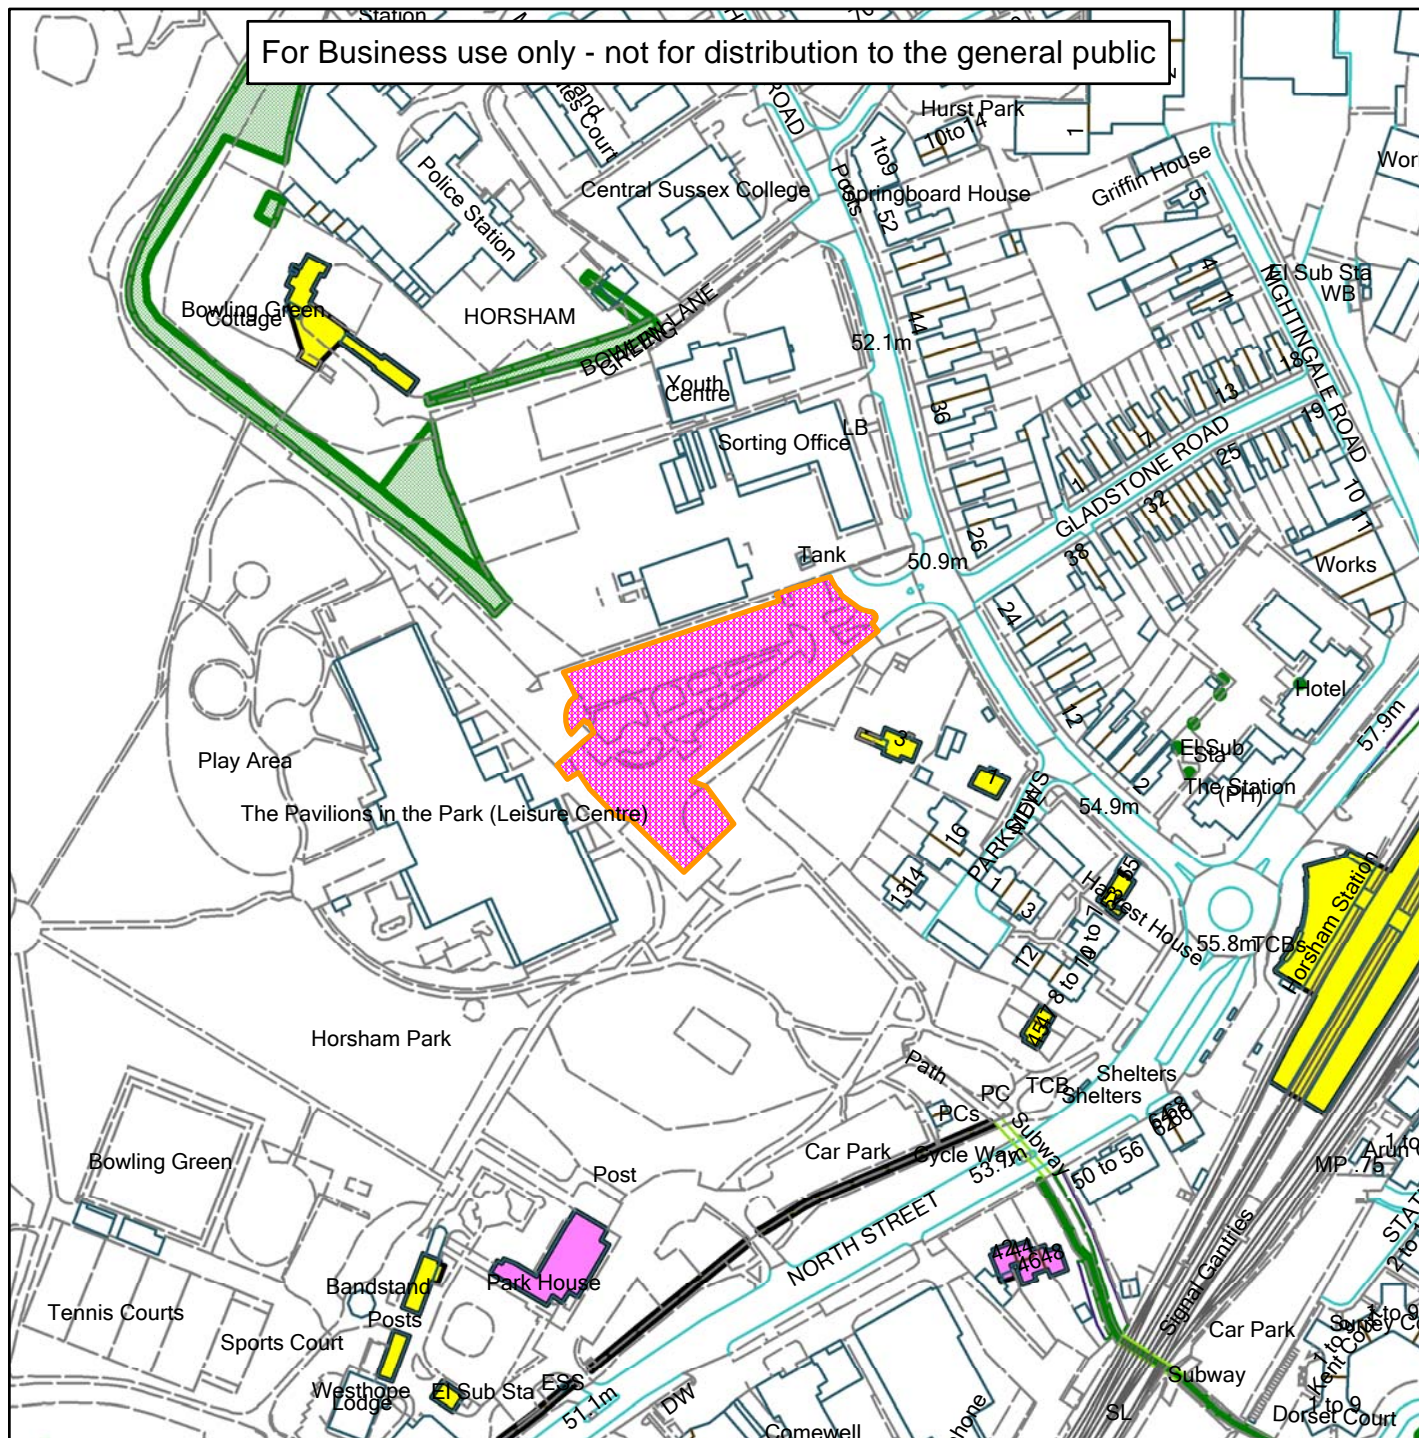

Car Park, Hurst Road

For Business use only - not for distribution to the general public

Scale: 1:2,500

Reproduced from the Ordnance Survey map with permission of the Controller of Her Majesty's Stationery Office © Crown Copyright 2012.

Unauthorised reproduction infringes Crown Copyright and may lead to prosecution or civil proceedings.

Organisation	Horsham District Council
Department	
Comments	
Date	20/07/2017
MSA Number	100023865